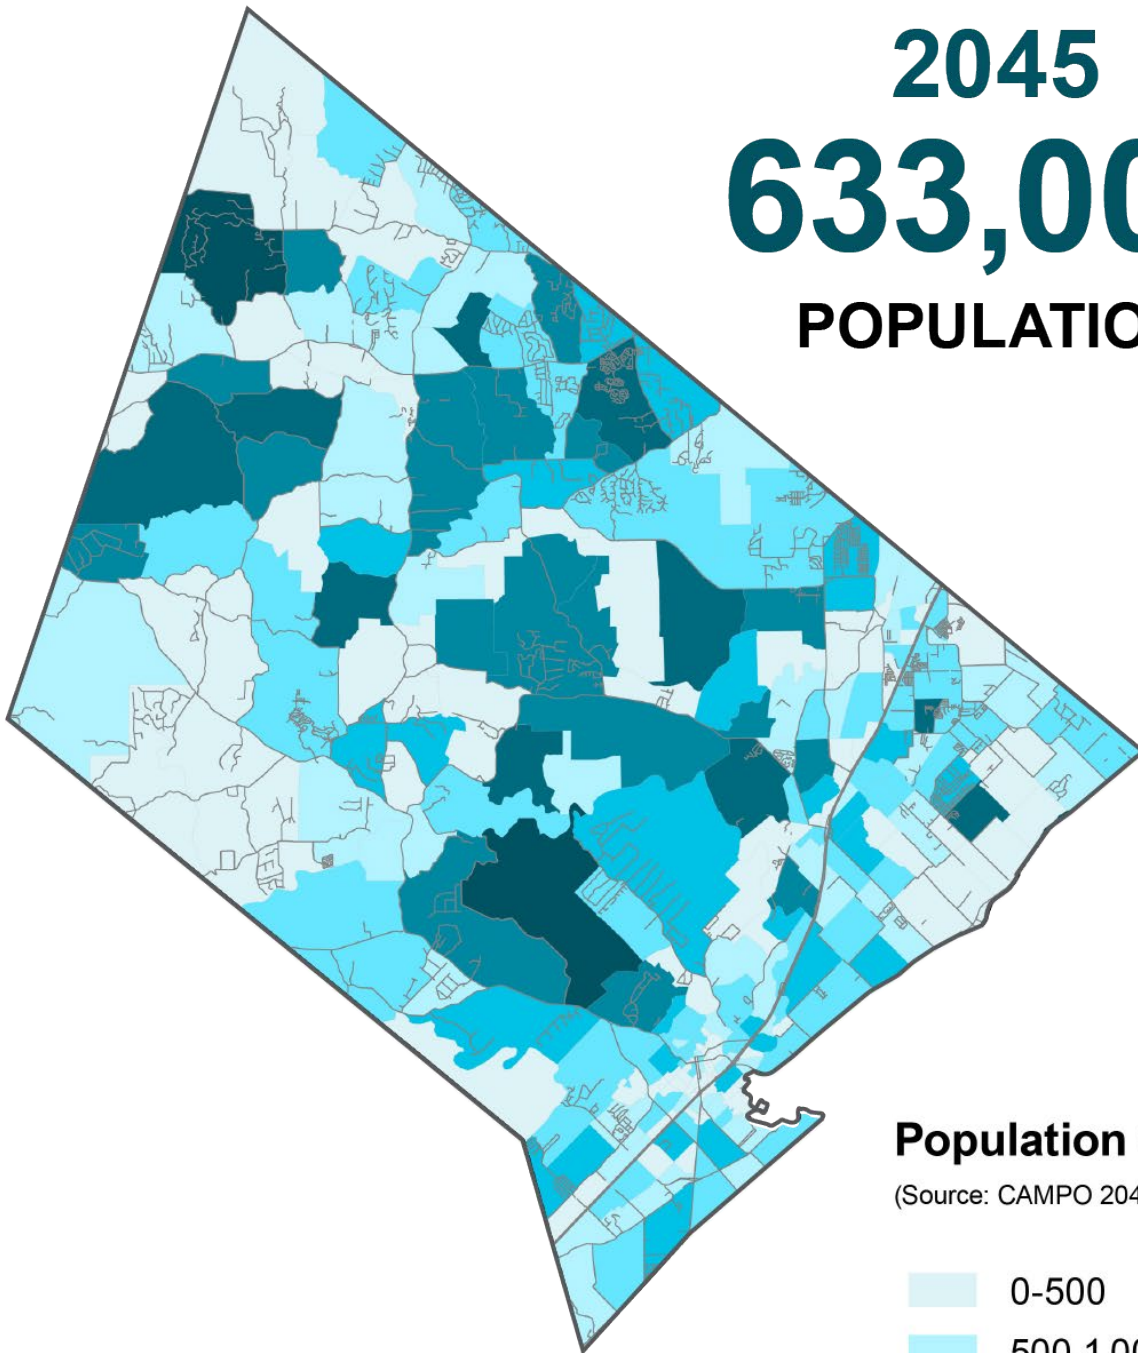

HAYS COUNTY POPULATION GROWTH

2015
172,419
POPULATION

Population Growth

(Source: CAMPO 2045 RTP Model)

HAYS COUNTY POPULATION GROWTH

2045
633,000
POPULATION

Population Growth

(Source: CAMPO 2045 RTP Model)

- 0-500
- 500-1,000
- 1,000-2,500
- 2,500-5,000
- 5,000-10,000
- 10,000-15,000
- 15,000-27,000