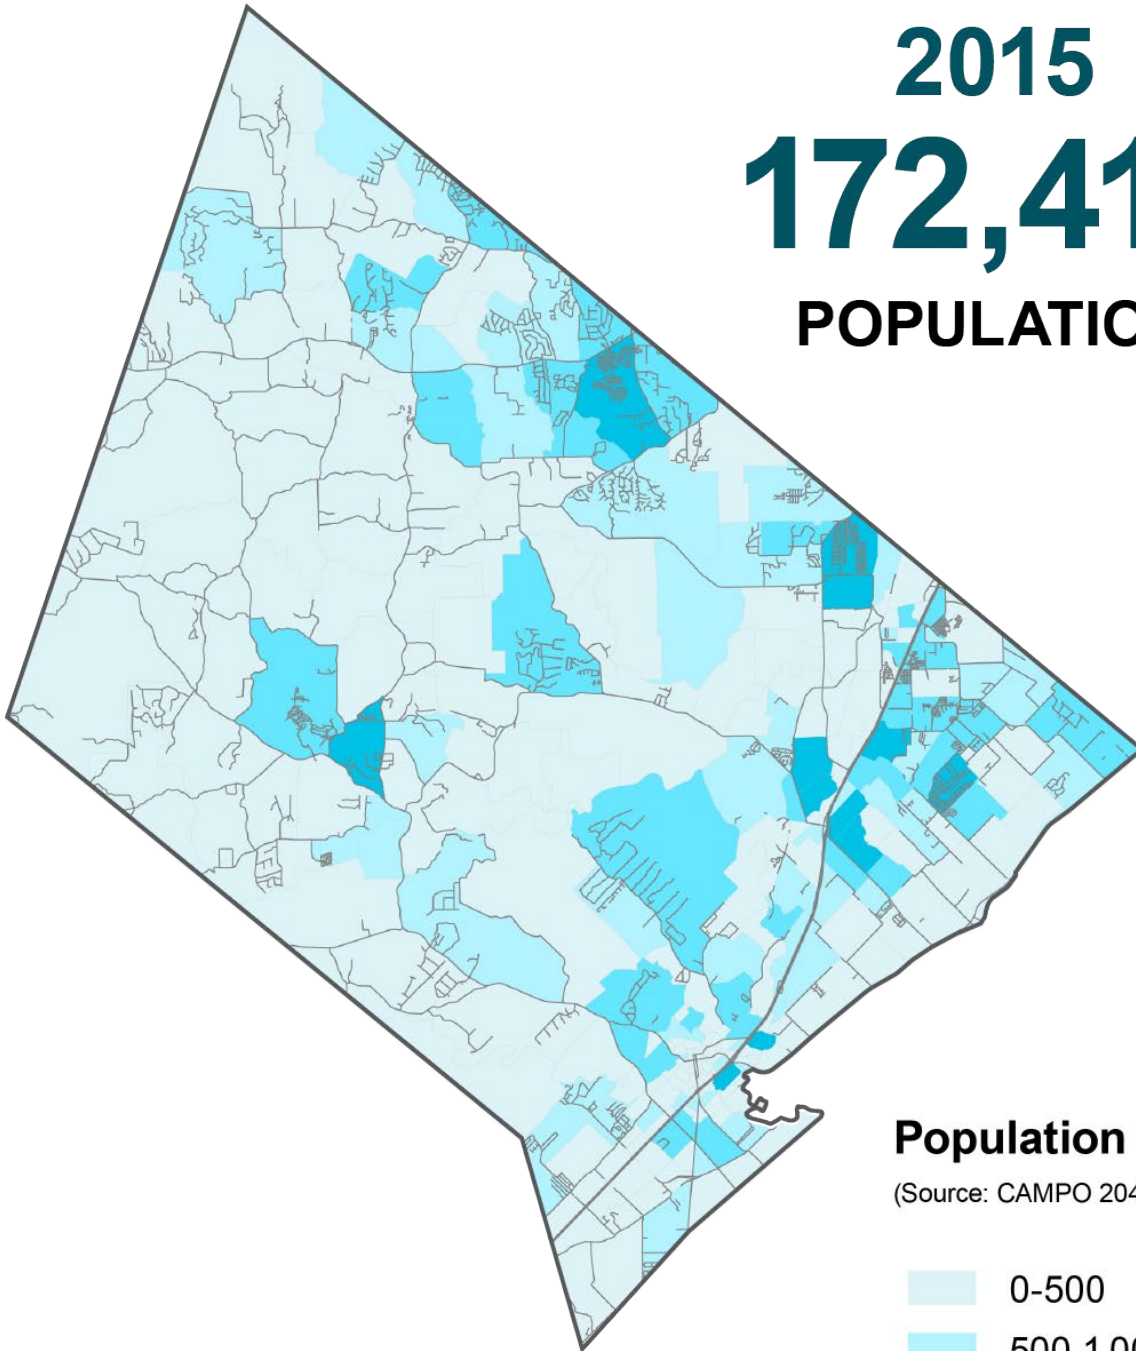

HAYS COUNTY POPULATION GROWTH

2015
172,419
POPULATION

Population Growth

(Source: CAMPO 2045 RTP Model)

HAYS COUNTY POPULATION GROWTH

2045
633,000
POPULATION

Population Growth

(Source: CAMPO 2045 RTP Model)

- 0-500
- 500-1,000
- 1,000-2,500
- 2,500-5,000
- 5,000-10,000
- 10,000-15,000
- 15,000-27,000